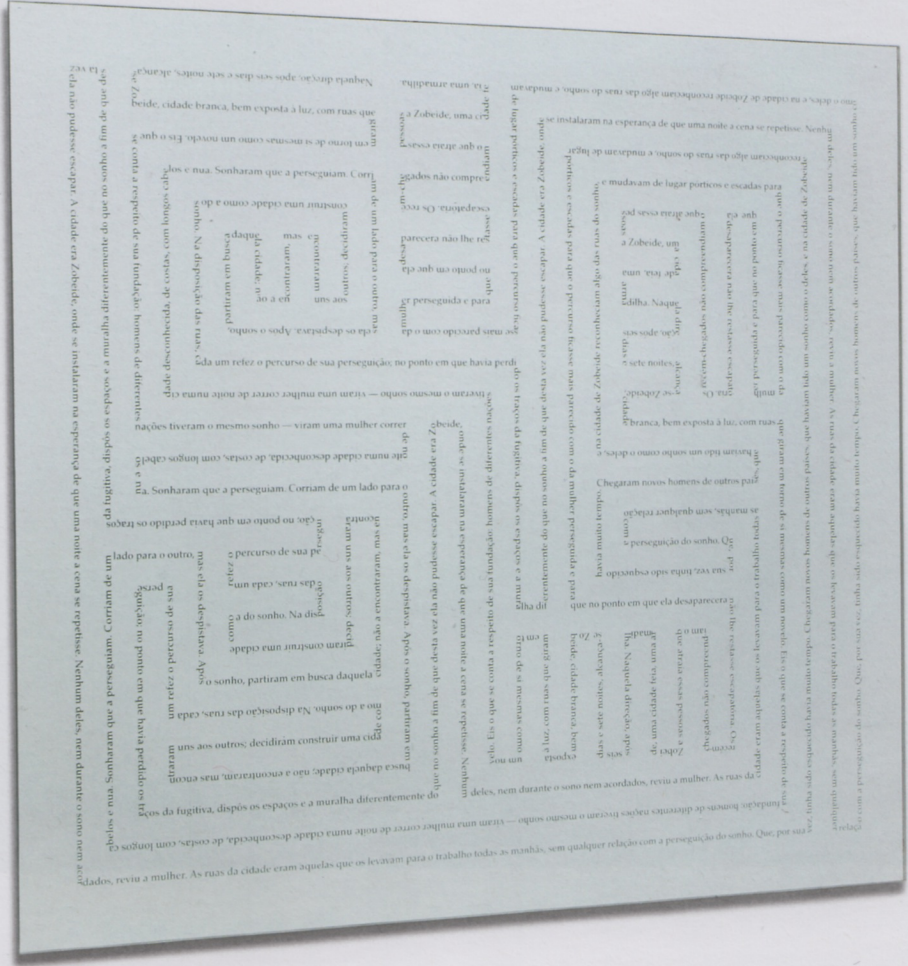

**PAST/FUTURE/PRESENT**  
Contemporary Brazilian Art

From the Museum of Modern Art, São Paulo

Valeska Soares  
 (Belo Horizonte, 1957)  
 Untitled (from Detour), 2004  
 Serigrafia sobre espelho (serigraph on mirror)  
 75.3 x 68.6 cm